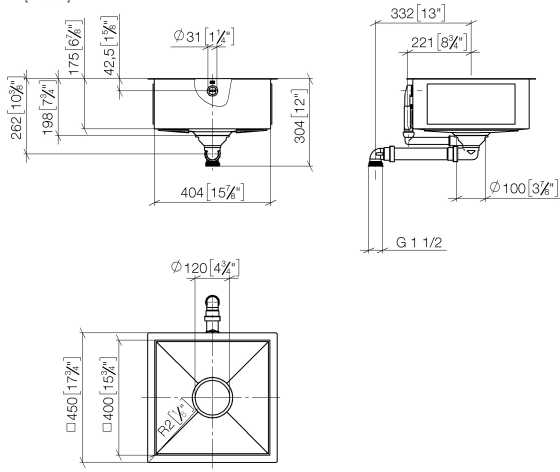

Single sink - Matte Black

38 400 002

- under-mounted
- 400 x 400 mm
- sink depth 175 mm
- Glazed steel sink and drain cover
- 3 1/2" closable strainer basket valve
- Including pop-up waste and overflow set
- attachment set
- suitable for base units 500 mm
- radius 2 mm

Not suitable for combining with strainer waste.

Single sink - Matte Black

38 400 002

mm [inches]

Single sink - Matte Black

38 400 002

Spare parts list

No.	Item Number	Name	Quantity used	Delivery time
1	90 11 01 210 01-71	rosette	1	60
2	90 11 01 185 00-71	lid	1	60
3	90 11 01 210 00 90	pop-up waste	1	2