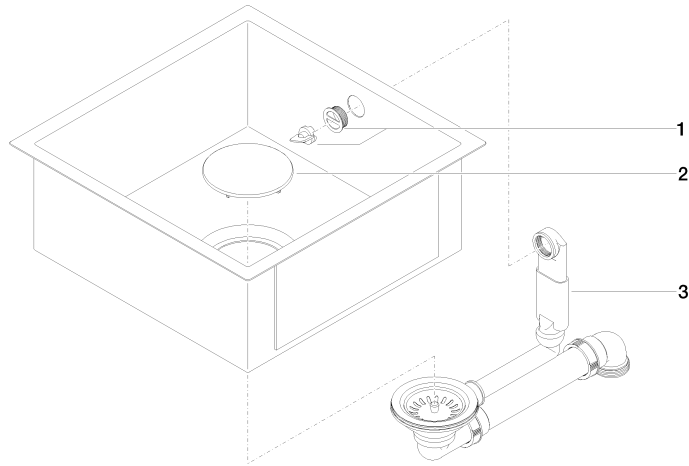

Single sink - Matte Black

38 400 002

- under-mounted
- 400 x 400 mm
- sink depth 175 mm
- Glazed steel sink and drain cover
- 3 1/2" closable strainer basket valve
- Including pop-up waste and overflow set
- attachment set
- suitable for base units 500 mm
- radius 2 mm

Not suitable for combining with strainer waste.

Single sink - Matte Black

38 400 002

mm [inches]

Single sink - Matte Black

38 400 002

Spare parts list

No.	Item Number	Name	Quantity used	Delivery time
1	90 11 01 210 01-71	rosette	1	60
2	90 11 01 185 00-71	lid	1	60
3	90 11 01 210 00 90	pop-up waste	1	2